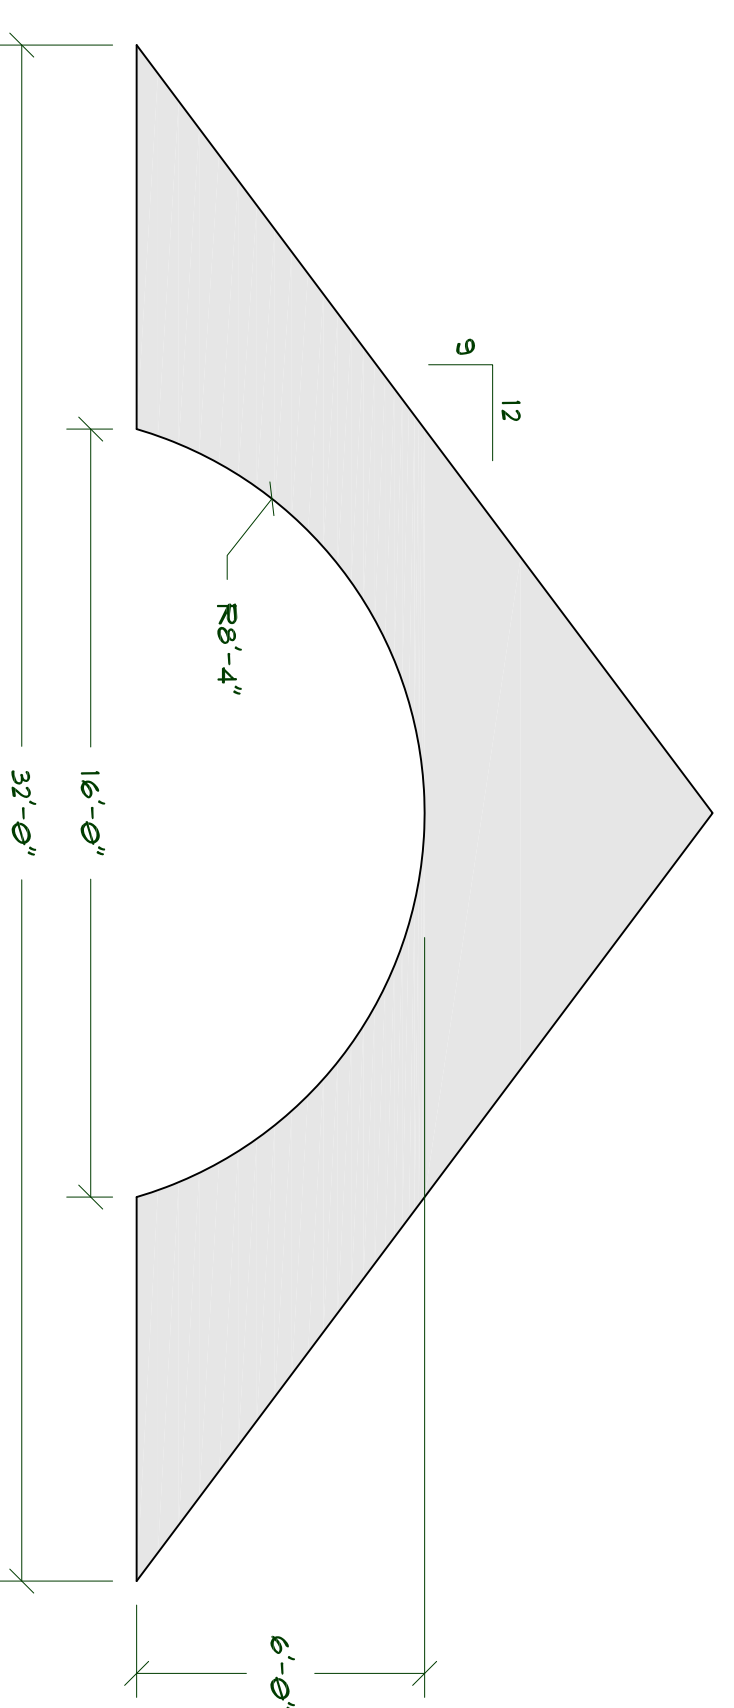

6:12 ROOF W/ 24' BARREL VAULT

SCALE 1/4"=1'-0"

9:12 ROOF W/ 24' BARREL VAULT

SCALE 1/4"=1'-0"

12:12 ROOF W/ 24' BARREL VAULT

SCALE 1/4"=1'-0"

6:12 ROOF W/ 16' BARREL VAULT

SCALE 1/4"=1'-0"

9:12 ROOF W/ 16' BARREL VAULT

SCALE 1/4"=1'-0"

12:12 ROOF W/ 16' BARREL VAULT

SCALE 1/4"=1'-0"

6:12 ROOF W/ 12' BARREL VAULT

SCALE 1/4"=1'-0"

9:12 ROOF W/ 12' BARREL VAULT

SCALE 1/4"=1'-0"

12:12 ROOF W/ 12' BARREL VAULT

SCALE 1/4"=1'-0"