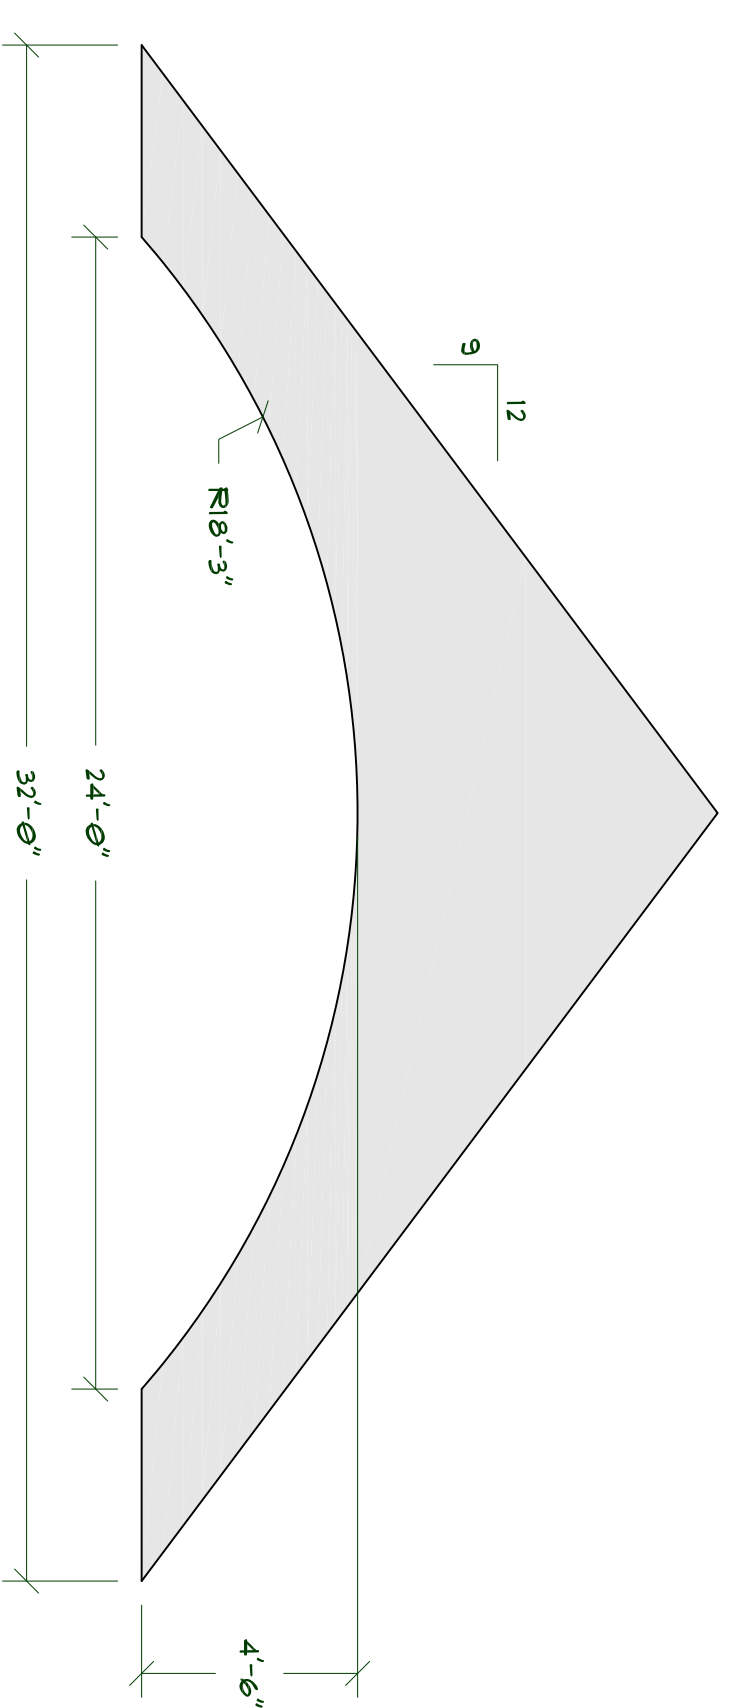

6:12 ROOF W/ 24' BARREL VAULT

SCALE 1/4"=1'-0"

9:12 ROOF W/ 24' BARREL VAULT

SCALE 1/4"=1'-0"

12:12 ROOF W/ 24' BARREL VAULT

SCALE 1/4"=1'-0"

6:12 ROOF W/ 16' BARREL VAULT

SCALE 1/4"=1'-0"

9:12 ROOF W/ 16' BARREL VAULT

SCALE 1/4"=1'-0"

12:12 ROOF W/ 16' BARREL VAULT

SCALE 1/4"=1'-0"

6:12 ROOF W/ 12' BARREL VAULT

SCALE 1/4"=1'-0"

9:12 ROOF W/ 12' BARREL VAULT

SCALE 1/4"=1'-0"

12:12 ROOF W/ 12' BARREL VAULT

SCALE 1/4"=1'-0"