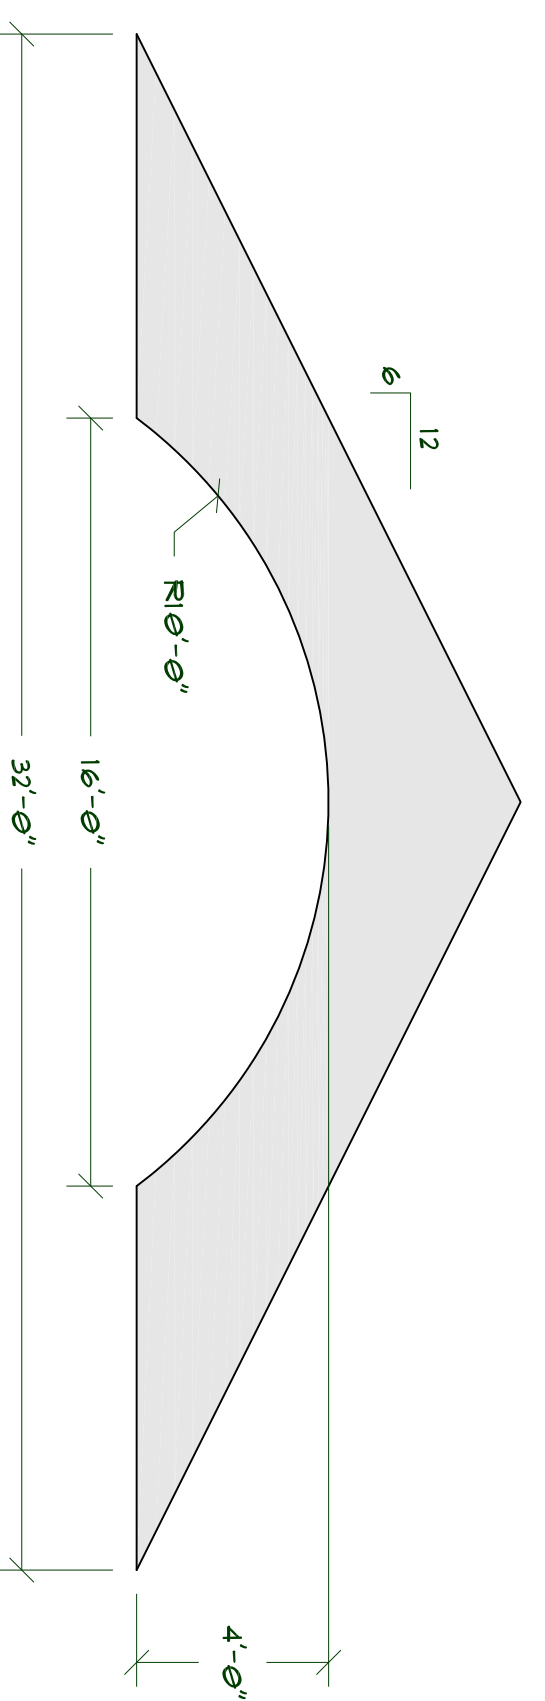

6:12 ROOF W/ 24' BARREL VAULT

SCALE 1/4"=1'-0"

9:12 ROOF W/ 24' BARREL VAULT

SCALE 1/4"=1'-0"

12:12 ROOF W/ 24' BARREL VAULT

SCALE 1/4"=1'-0"

6:12 ROOF W/ 16' BARREL VAULT

SCALE 1/4"=1'-0"

9:12 ROOF W/ 16' BARREL VAULT

SCALE 1/4"=1'-0"

12:12 ROOF W/ 16' BARREL VAULT

SCALE 1/4"=1'-0"

6:12 ROOF W/ 12' BARREL VAULT

SCALE 1/4"=1'-0"

9:12 ROOF W/ 12' BARREL VAULT

SCALE 1/4"=1'-0"

12:12 ROOF W/ 12' BARREL VAULT

SCALE 1/4"=1'-0"