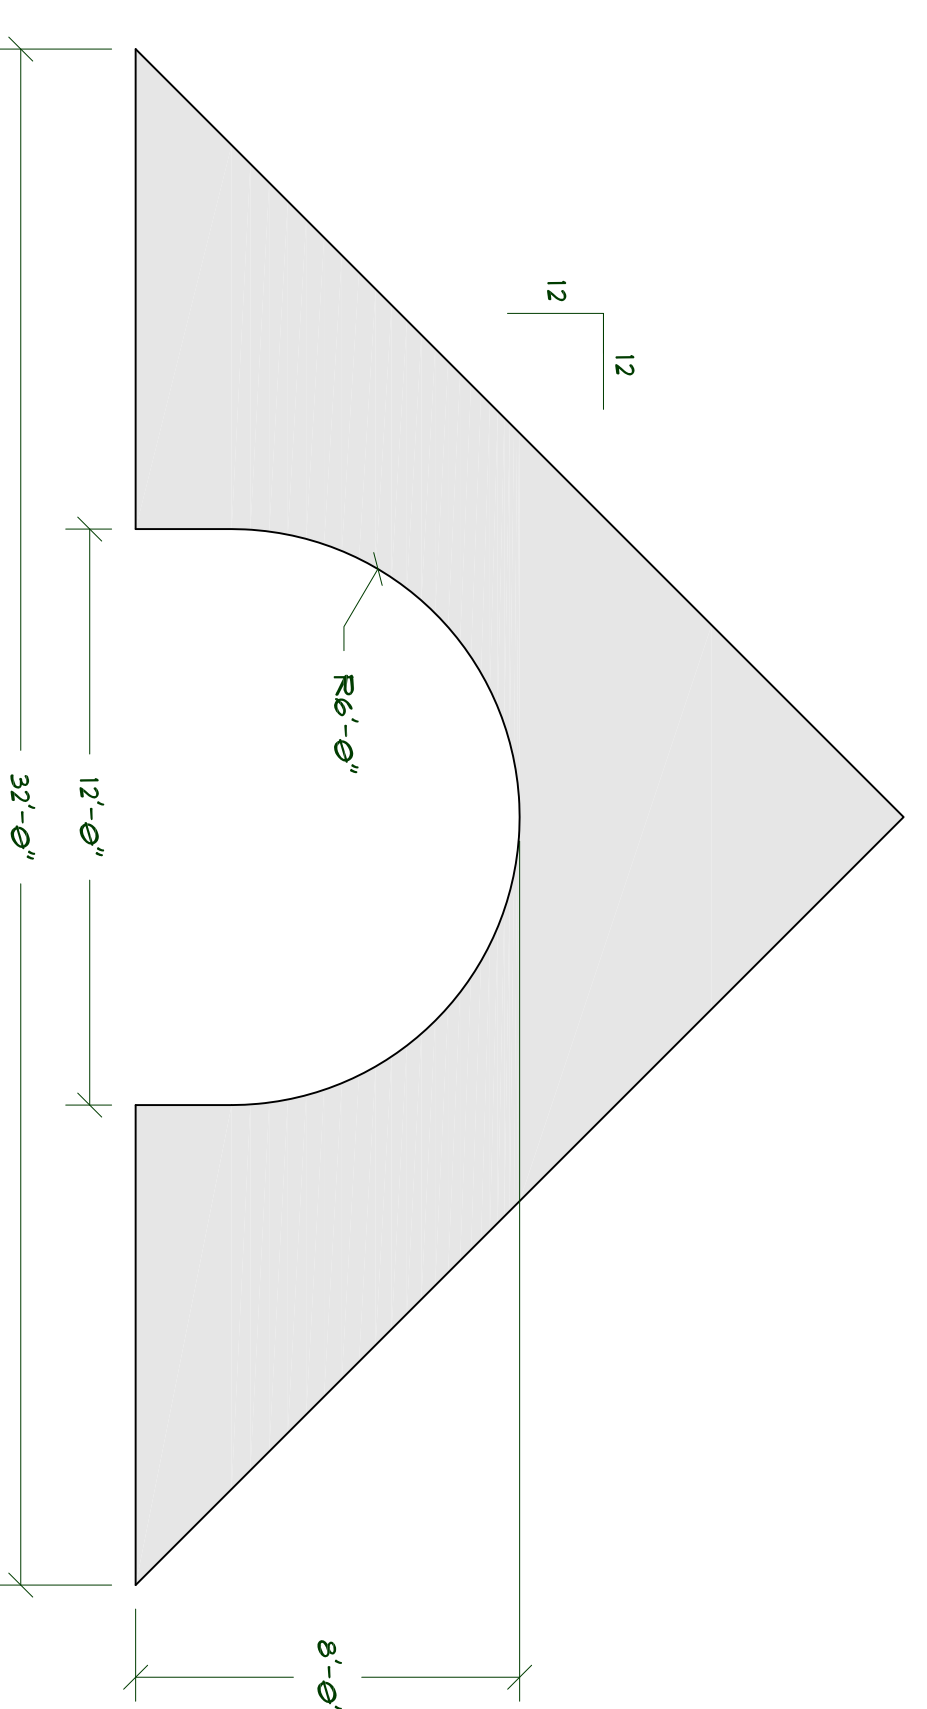

6:12 ROOF W/ 24' BARREL VAULT

SCALE 1/4"=1'-0"

9:12 ROOF W/ 24' BARREL VAULT

SCALE 1/4"=1'-0"

12:12 ROOF W/ 24' BARREL VAULT

SCALE 1/4"=1'-0"

6:12 ROOF W/ 16' BARREL VAULT

SCALE 1/4"=1'-0"

9:12 ROOF W/ 16' BARREL VAULT

SCALE 1/4"=1'-0"

12:12 ROOF W/ 16' BARREL VAULT

SCALE 1/4"=1'-0"

6:12 ROOF W/ 12' BARREL VAULT

SCALE 1/4"=1'-0"

9:12 ROOF W/ 12' BARREL VAULT

SCALE 1/4"=1'-0"

12:12 ROOF W/ 12' BARREL VAULT

SCALE 1/4"=1'-0"