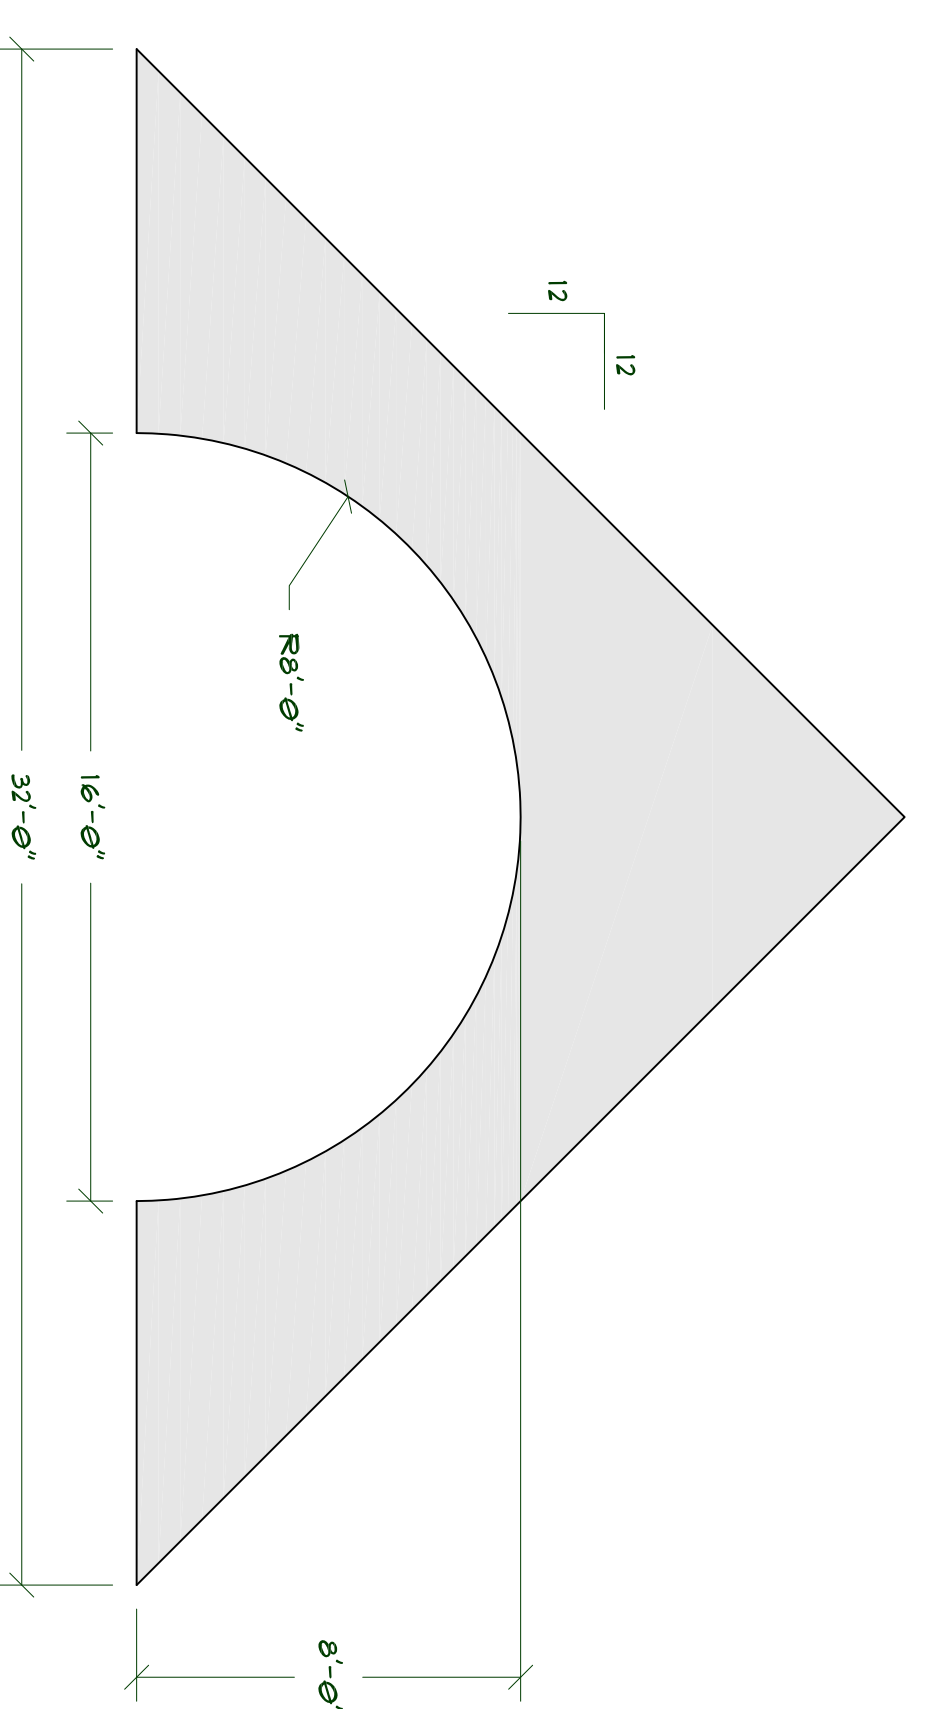

6:12 ROOF W/ 24' BARREL VAULT

SCALE 1/4"=1'-0"

9:12 ROOF W/ 24' BARREL VAULT

SCALE 1/4"=1'-0"

12:12 ROOF W/ 24' BARREL VAULT

SCALE 1/4"=1'-0"

6:12 ROOF W/ 16' BARREL VAULT

SCALE 1/4"=1'-0"

9:12 ROOF W/ 16' BARREL VAULT

SCALE 1/4"=1'-0"

12:12 ROOF W/ 16' BARREL VAULT

SCALE 1/4"=1'-0"

6:12 ROOF W/ 12' BARREL VAULT

SCALE 1/4"=1'-0"

9:12 ROOF W/ 12' BARREL VAULT

SCALE 1/4"=1'-0"

12:12 ROOF W/ 12' BARREL VAULT

SCALE 1/4"=1'-0"