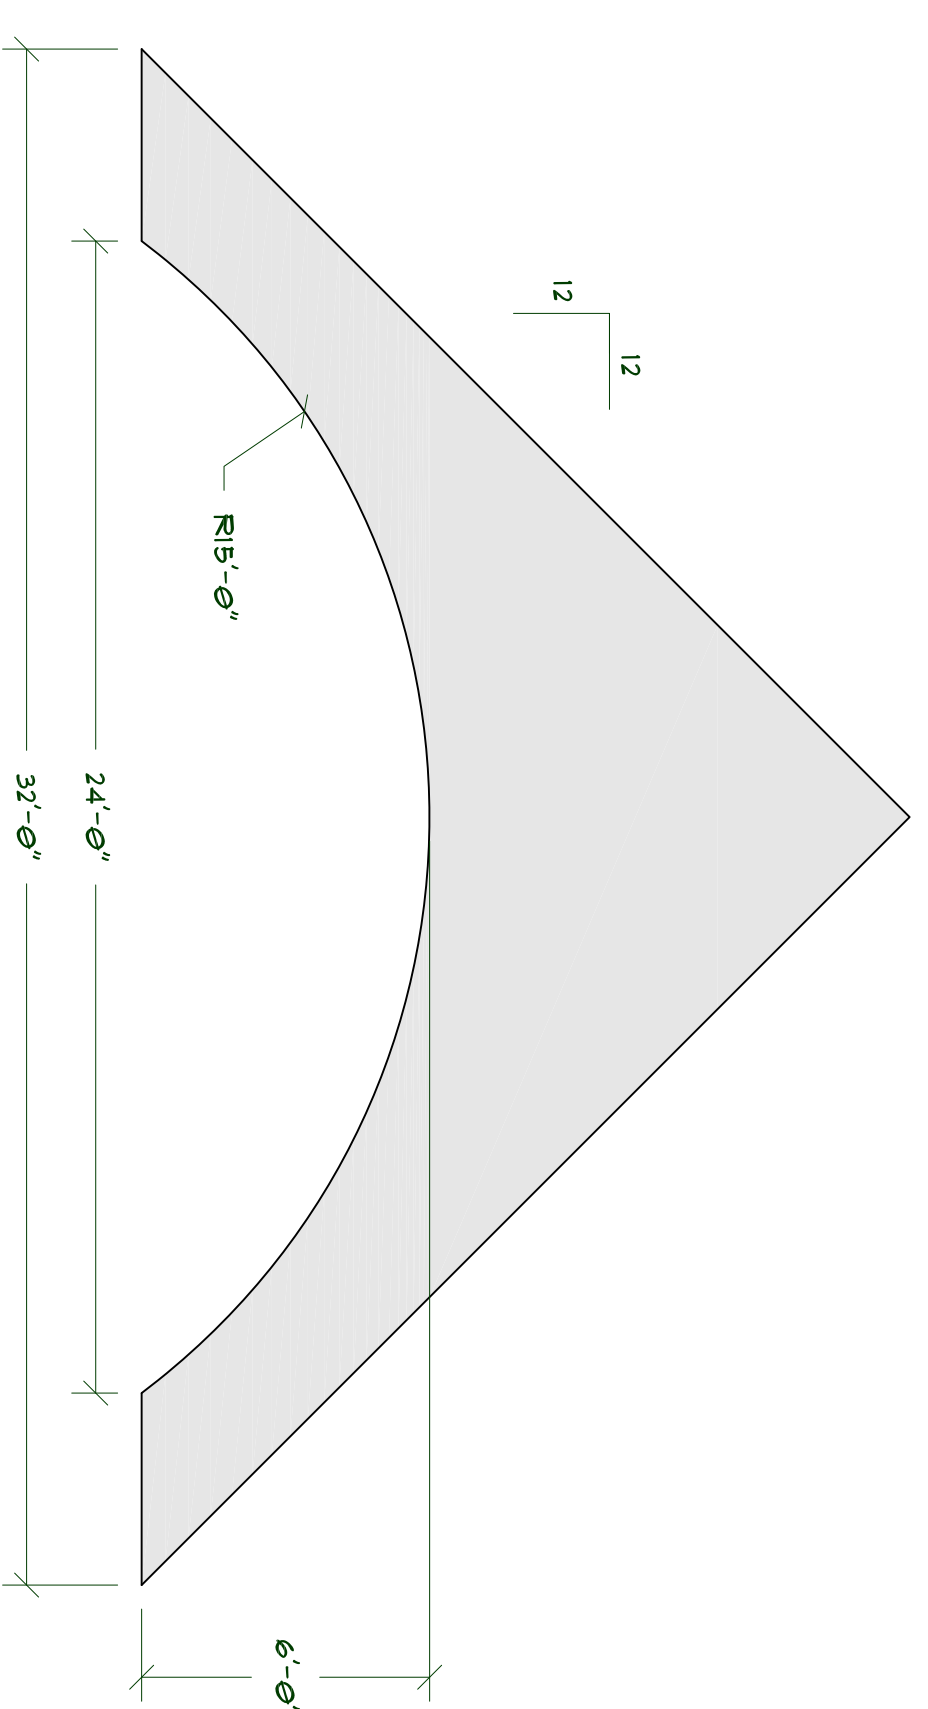

6:12 ROOF W/ 24' BARREL VAULT

SCALE 1/4"=1'-0"

9:12 ROOF W/ 24' BARREL VAULT

SCALE 1/4"=1'-0"

12:12 ROOF W/ 24' BARREL VAULT

SCALE 1/4"=1'-0"

6:12 ROOF W/ 16' BARREL VAULT

SCALE 1/4"=1'-0"

9:12 ROOF W/ 16' BARREL VAULT

SCALE 1/4"=1'-0"

12:12 ROOF W/ 16' BARREL VAULT

SCALE 1/4"=1'-0"

6:12 ROOF W/ 12' BARREL VAULT

SCALE 1/4"=1'-0"

9:12 ROOF W/ 12' BARREL VAULT

SCALE 1/4"=1'-0"

12:12 ROOF W/ 12' BARREL VAULT

SCALE 1/4"=1'-0"