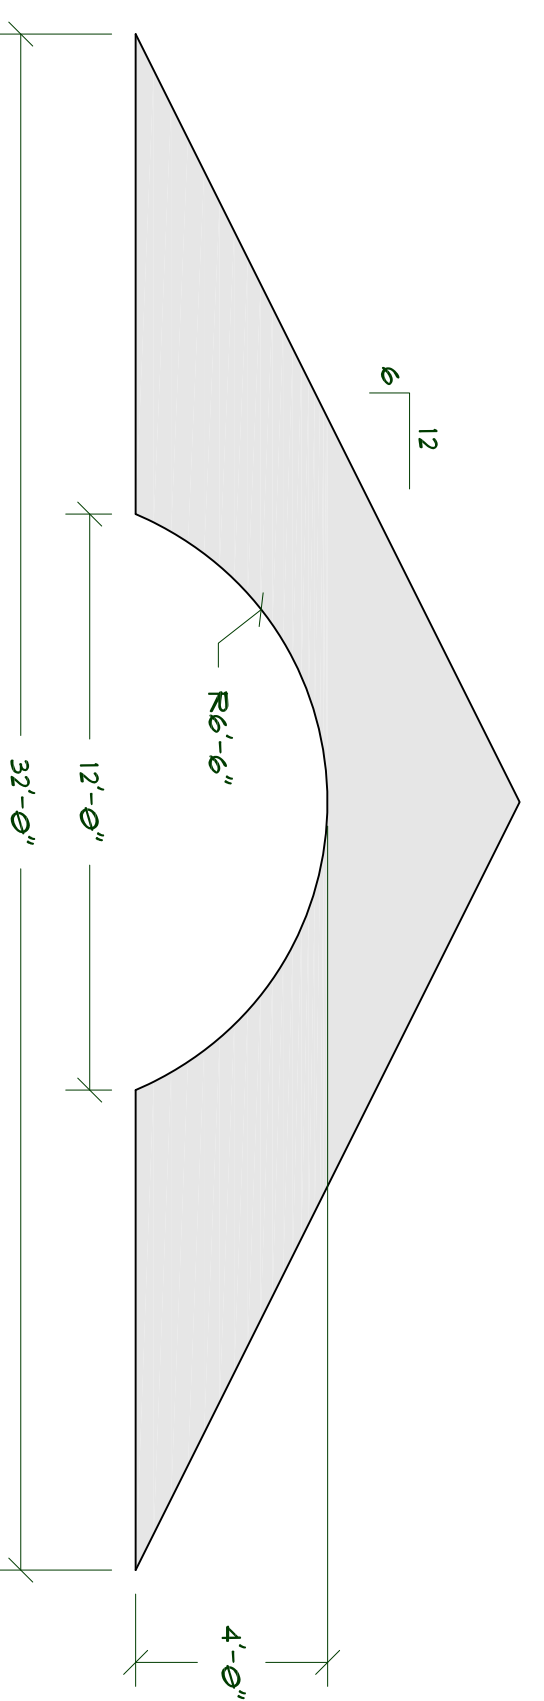

6:12 ROOF W/ 24' BARREL VAULT

SCALE 1/4"=1'-0"

9:12 ROOF W/ 24' BARREL VAULT

SCALE 1/4"=1'-0"

12:12 ROOF W/ 24' BARREL VAULT

SCALE 1/4"=1'-0"

6:12 ROOF W/ 16' BARREL VAULT

SCALE 1/4"=1'-0"

9:12 ROOF W/ 16' BARREL VAULT

SCALE 1/4"=1'-0"

12:12 ROOF W/ 16' BARREL VAULT

SCALE 1/4"=1'-0"

6:12 ROOF W/ 12' BARREL VAULT

SCALE 1/4"=1'-0"

9:12 ROOF W/ 12' BARREL VAULT

SCALE 1/4"=1'-0"

12:12 ROOF W/ 12' BARREL VAULT

SCALE 1/4"=1'-0"