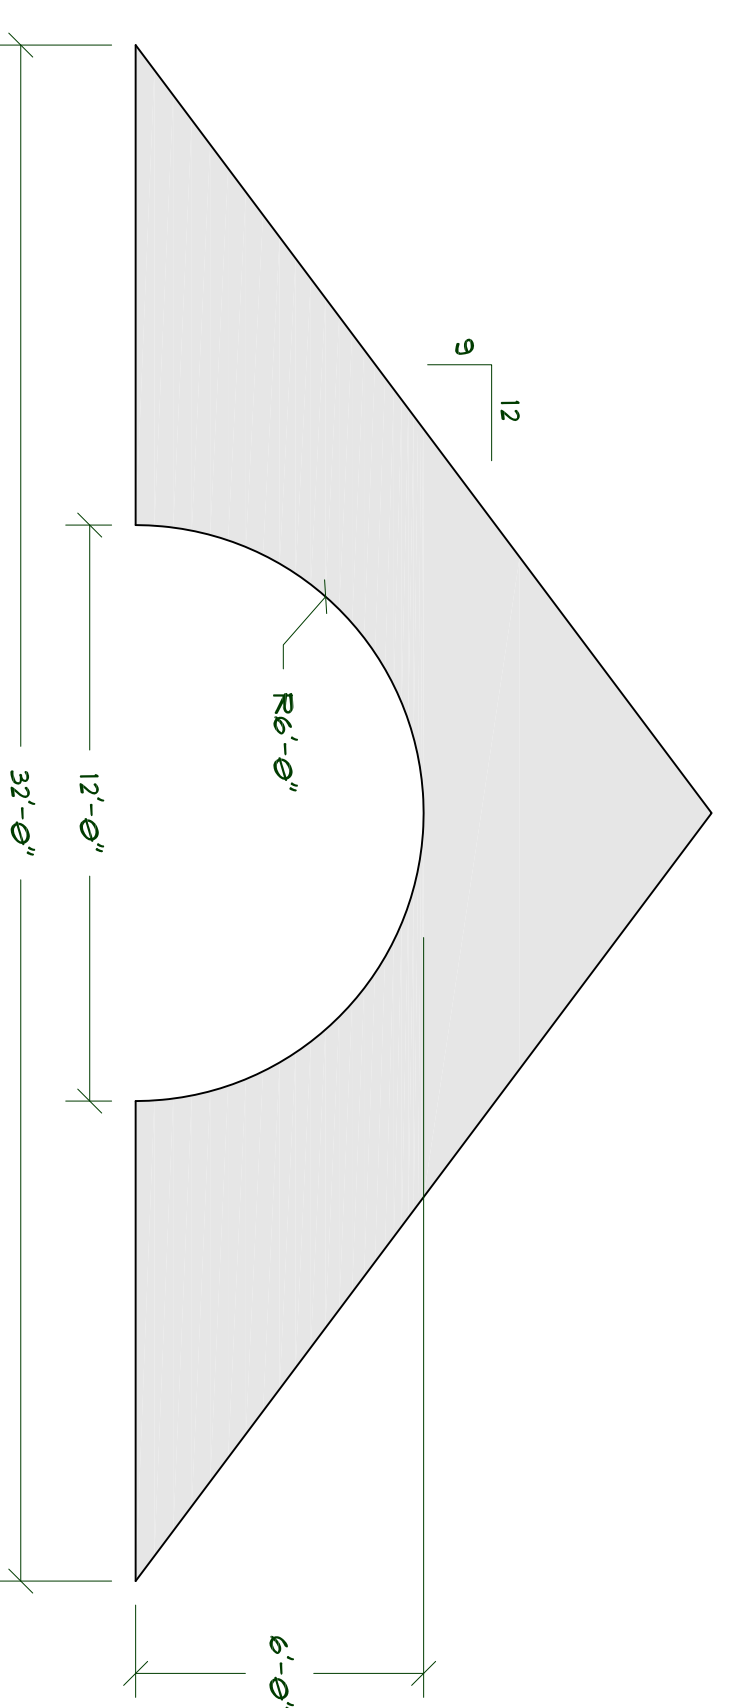

6:12 ROOF W/ 24' BARREL VAULT

SCALE 1/4"=1'-0"

9:12 ROOF W/ 24' BARREL VAULT

SCALE 1/4"=1'-0"

12:12 ROOF W/ 24' BARREL VAULT

SCALE 1/4"=1'-0"

6:12 ROOF W/ 16' BARREL VAULT

SCALE 1/4"=1'-0"

9:12 ROOF W/ 16' BARREL VAULT

SCALE 1/4"=1'-0"

12:12 ROOF W/ 16' BARREL VAULT

SCALE 1/4"=1'-0"

6:12 ROOF W/ 12' BARREL VAULT

SCALE 1/4"=1'-0"

9:12 ROOF W/ 12' BARREL VAULT

SCALE 1/4"=1'-0"

12:12 ROOF W/ 12' BARREL VAULT

SCALE 1/4"=1'-0"